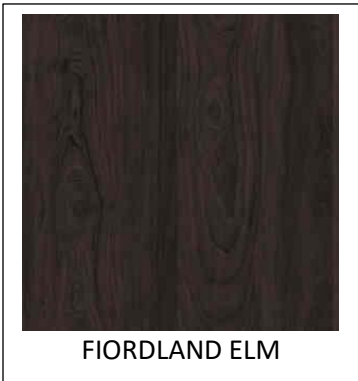

# 2019 LookSmart ZOF Melteca Colour Range

**SELECT ONE SINGLE COLOUR OR A  
COMBINATION**

SMARTOFFICE FURNITURE

PHONE - 0800 376 373

EMAIL - [sales@smartofficefurniture.co.nz](mailto:sales@smartofficefurniture.co.nz)